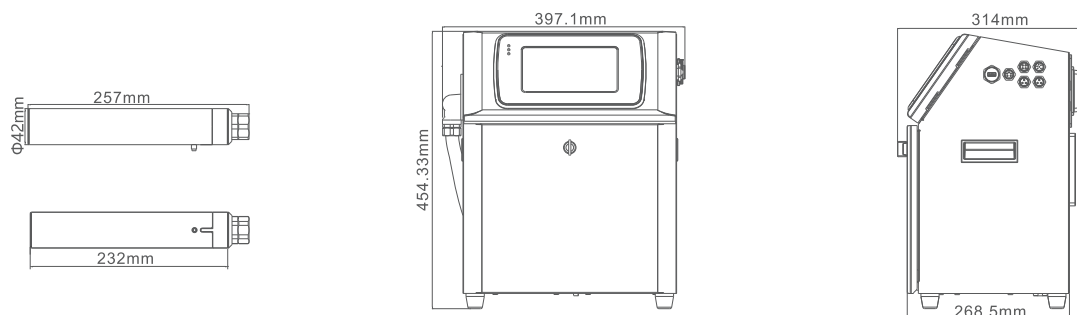

*LT800/LT810 is a standard model, LT800Pro/LT810Pro is a high-speed version with Network function, and LT880HRS is a high-speed, high-resolution, small font model (suitable for applications with high-precision fonts)

Dimensions

LEAD TECH (ZHUHAI) ELECTRONIC CO., LTD.

Tel: +86 756-7255629

Fax: +86 756-7255638

Web: www.leadtech.ltd

Add: Floor 3/4, Building 1, No. 728, Jinhu Road, Sanzao Town, Jinwan District, Zhuhai City